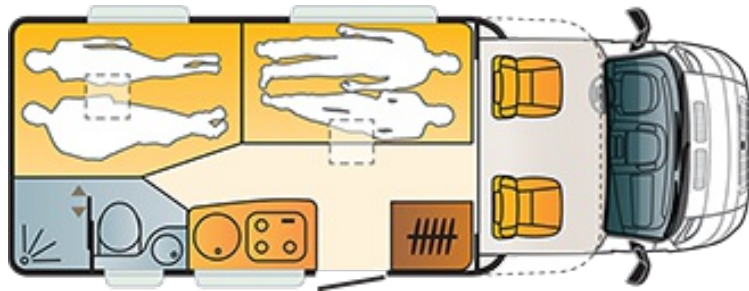

LIDO S 42DF
Technical data

A. CHASSIS

Emissions rating	Euro 6
Fiat 6 2,3 130 Hp 35 L	X
Fiat 6 2,3 150 Hp 35 L	O

B. DIMENSIONS AND WEIGHTS

Body length (mm)	6474
Total width (mm)	2330
Total height (mm)	2715
Internal height (mm)	1980
Max authorized weight (kg)	3500
Wheel base (mm)	3800
No. of homologated seats incl. driver's seat	6
Mass in running order (MRO) (kg)	2696
Max towing weight (kg)	2000
Max loading weight (kg)	804

C. CHASSIS EQUIPMENT

Chassis type	special
Corner legs	O
Spare wheel FIAT	O
Spare wheel holder	O
Tyre pressure monitoring system FIAT	O
Wheel trims-bigger	O
ABS + EBD	X
Robotized gear box FIAT	O
Fix&Go Kit (instead of spare wheel) Fiat	X
Colored front shock bumper white	O
Front fog lights	O
Rear fog lights	X
Double electric door mirror with demist. function	O
Radio preinstallation with loud-speakers	O
Antenna integrated in mirrors	O
Covers for seats pedestal	O
LED daytime running lights Fiat	O
DRL-halogen daytime running lights	X
Reinforced camping car tires	X
Front drive	X
Fuel tank (L)	90
Fuel tank 120 L	O
Manual transmission	X
Traction + system with HDC	O
ESP	O
Cruise control with speed limiter FIAT(2,3 engines only)	O
Towing hook with el. conn.	O
Motorbike holder (150 kg)	O
Steel wheels 16" (light 35 L version only)	O
16" wheels with alloy rims for "Ducato Light"	O
Mud protection for front wheels FIAT	O
Mud protection for rear wheels	O

D. CABIN EQUIPMENT

Manual air condition FIAT	O
Integrated car radio with CD, MP3 and steering wheel controls FIAT	O
Intergrated car radio high-level CD, MP3 steering wheel controls and navigation FIAT	O
Radio controls on steering wheel without car radio Fiat	O
Lock "Dead Locking"	O
Fiat comfort package CP0 (including 082, 5A0, 50E)	O