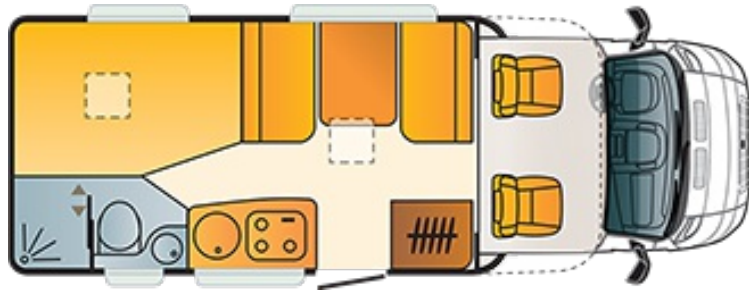

LIDO S 42DF
Technical data

A. CHASSIS

Emissions rating	Euro 6
Fiat 6 2,3 130 Hp 35 L	X
Fiat 6 2,3 150 Hp 35 L	O

B. DIMENSIONS AND WEIGHTS

Body length (mm)	6474
Total width (mm)	2330
Total height (mm)	2715
Internal height (mm)	1980
Max authorized weight (kg)	3500
Wheel base (mm)	3800
No. of homologated seats incl. driver's seat	6
Mass in running order (MRO) (kg)	2696
Max towing weight (kg)	2000
Max loading weight (kg)	804

C. CHASSIS EQUIPMENT

Chassis type	special
Corner legs	O
Spare wheel FIAT	O
Spare wheel holder	O
Tyre pressure monitoring system FIAT	O
Wheel trims-bigger	O
ABS + EBD	X
Robotized gear box FIAT	O
Fix&Go Kit (instead of spare wheel) Fiat	X
Colored front shock bumper white	O
Front fog lights	O
Rear fog lights	X
Double electric door mirror with demist. function	O
Radio preinstallation with loud-speakers	O
Antenna integrated in mirrors	O
Covers for seats pedestal	O
LED daytime running lights Fiat	O
DRL-halogen daytime running lights	X
Reinforced camping car tires	X
Front drive	X
Fuel tank (L)	90
Fuel tank 120 L	O
Manual transmission	X
Traction + system with HDC	O
ESP	O
Cruise control with speed limiter FIAT(2,3 engines only)	O
Towing hook with el. conn.	O
Motorbike holder (150 kg)	O
Steel wheels 16" (light 35 L version only)	O
16" wheels with alloy rims for "Ducato Light"	O
Mud protection for front wheels FIAT	O
Mud protection for rear wheels	O

D. CABIN EQUIPMENT

Manual air condition FIAT	O
Integrated car radio with CD, MP3 and steering wheel controls FIAT	O
Intergrated car radio high-level CD, MP3 steering wheel controls and navigation FIAT	O
Radio controls on steering wheel without car radio Fiat	O
Lock "Dead Locking"	O
Fiat comfort package CP0 (including 082, 5A0, 50E)	O