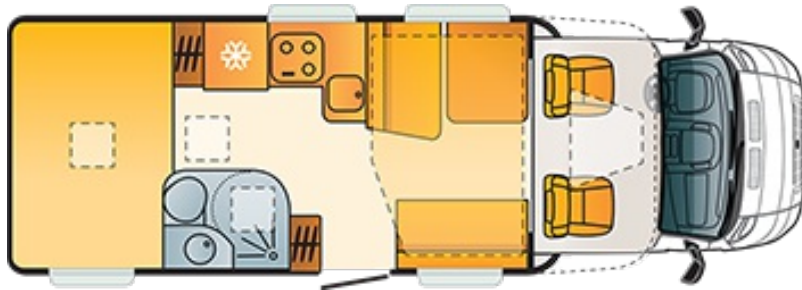

LIDO M 45SP
Technical data

A. CHASSIS

Emissions rating	Euro 6
Fiat 6 2,3 130 Hp 35 L	X
Fiat 6 2,3 150 Hp 35 L	O
Homologation extended weight from 35 L on 36,5 L	O

B. DIMENSIONS AND WEIGHTS

Body length (mm)	6990
Total width (mm)	2320
Total height (mm)	2800
Internal height (mm)	1980
Max authorized weight (kg)	3500
Wheel base (mm)	3800
No. of homologated seats incl. driver's seat	4
Mass in running order (MRO) (kg)	2929
Max towing weight (kg)	2000
Max loading weight (kg)	571

D. CABIN EQUIPMENT

Manual air condition FIAT	O
Integrated car radio with CD, MP3 and steering wheel controls FIAT	O
Intergrated car radio high-level CD, MP3 steering wheel controls and navigation FIAT	O
Radio controls on steering wheel without car radio Fiat	O
Lock "Dead Locking"	O