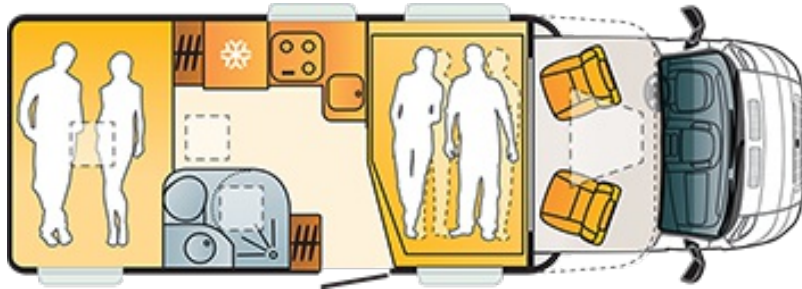

LIDO M 45SP
Technical data

A. CHASSIS

Emissions rating	Euro 6
Fiat 6 2,3 130 Hp 35 L	X
Fiat 6 2,3 150 Hp 35 L	O
Homologation extended weight from 35 L on 36,5 L	O

B. DIMENSIONS AND WEIGHTS

Body length (mm)	6990
Total width (mm)	2320
Total height (mm)	2800
Internal height (mm)	1980
Max authorized weight (kg)	3500
Wheel base (mm)	3800
No. of homologated seats incl. driver's seat	4
Mass in running order (MRO) (kg)	2929
Max towing weight (kg)	2000
Max loading weight (kg)	571

D. CABIN EQUIPMENT

Manual air condition FIAT	O
Integrated car radio with CD, MP3 and steering wheel controls FIAT	O
Intergrated car radio high-level CD, MP3 steering wheel controls and navigation FIAT	O
Radio controls on steering wheel without car radio Fiat	O
Lock "Dead Locking"	O