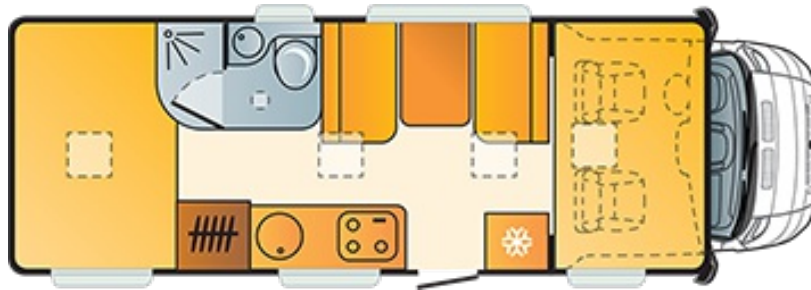

LIDO A 49DP
Technical data

A. CHASSIS

Emissions rating	Euro 6
Fiat 6 2,3 130 Hp 35 L	X
Fiat 6 2,3 150 Hp 35 L	O
Homologation extended weight from 35 L on 36,5 L	O

B. DIMENSIONS AND WEIGHTS

Body length (mm)	7234
Total width (mm)	2330
Total height (mm)	3075
Internal height (mm)	2090/2290
Max authorized weight (kg)	3500
Wheel base (mm)	4035
No. of homologated seats incl. driver's seat	6
Mass in running order (MRO) (kg)	2932
Max towing weight (kg)	2000
Max loading weight (kg)	568

C. CHASSIS EQUIPMENT

Chassis type	standard
Corner legs	O
Spare wheel FIAT	O
Spare wheel holder	O
Tyre pressure monitoring system FIAT	O
Wheel trims-bigger	O
ABS + EBD	X
Robotized gear box FIAT	O
Fix&Go Kit (instead of spare wheel) Fiat	X
Colored front shock bumper white	O
Front fog lights	O
Rear fog lights	X
Double electric door mirror with demist. function	O
Radio preinstallation with loud-speakers	O
Antenna integrated in mirrors	O
Covers for seats pedestal	O
LED daytime running lights Fiat	O
DRL-halogen daytime running lights	X
Reinforced camping car tires	X
Front drive	X
Fuel tank (L)	90
Fuel tank 120 L	O
Manual transmission	X
Traction + system with HDC	O
ESP	O
Cruise control with speed limiter FIAT(2,3 engines only)	O
Towing hook with el. conn.	O
Motorbike holder (150 kg)	O
Steel wheels 16" (light 35 L version only)	O
16" wheels with alloy rims for "Ducato Light"	O
Mud protection for front wheels FIAT	O
Mud protection for rear wheels	O

D. CABIN EQUIPMENT

Manual air condition FIAT	O
Integrated car radio with CD, MP3 and steering wheel controls FIAT	O
Integrated car radio high-level CD, MP3 steering wheel controls and navigation FIAT	O
Radio controls on steering wheel without car radio Fiat	O
Lock "Dead Locking"	O