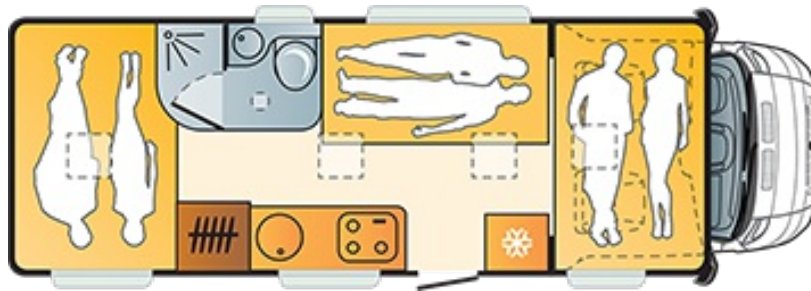

LIDO A 49DP
Technical data

A. CHASSIS

Emissions rating	Euro 6
Fiat 6 2,3 130 Hp 35 L	X
Fiat 6 2,3 150 Hp 35 L	O
Homologation extended weight from 35 L on 36,5 L	O

B. DIMENSIONS AND WEIGHTS

Body length (mm)	7234
Total width (mm)	2330
Total height (mm)	3075
Internal height (mm)	2090/2290
Max authorized weight (kg)	3500
Wheel base (mm)	4035
No. of homologated seats incl. driver's seat	6
Mass in running order (MRO) (kg)	2932
Max towing weight (kg)	2000
Max loading weight (kg)	568

C. CHASSIS EQUIPMENT

Chassis type	standard
Corner legs	O
Spare wheel FIAT	O
Spare wheel holder	O
Tyre pressure monitoring system FIAT	O
Wheel trims-bigger	O
ABS + EBD	X
Robotized gear box FIAT	O
Fix&Go Kit (instead of spare wheel) Fiat	X
Colored front shock bumper white	O
Front fog lights	O
Rear fog lights	X
Double electric door mirror with demist. function	O
Radio preinstallation with loud-speakers	O
Antenna integrated in mirrors	O
Covers for seats pedestal	O
LED daytime running lights Fiat	O
DRL-halogen daytime running lights	X
Reinforced camping car tires	X
Front drive	X
Fuel tank (L)	90
Fuel tank 120 L	O
Manual transmission	X
Traction + system with HDC	O
ESP	O
Cruise control with speed limiter FIAT(2,3 engines only)	O
Towing hook with el. conn.	O
Motorbike holder (150 kg)	O
Steel wheels 16" (light 35 L version only)	O
16" wheels with alloy rims for "Ducato Light"	O
Mud protection for front wheels FIAT	O
Mud protection for rear wheels	O

D. CABIN EQUIPMENT

Manual air condition FIAT	O
Integrated car radio with CD, MP3 and steering wheel controls FIAT	O
Integrated car radio high-level CD, MP3 steering wheel controls and navigation FIAT	O
Radio controls on steering wheel without car radio Fiat	O
Lock "Dead Locking"	O