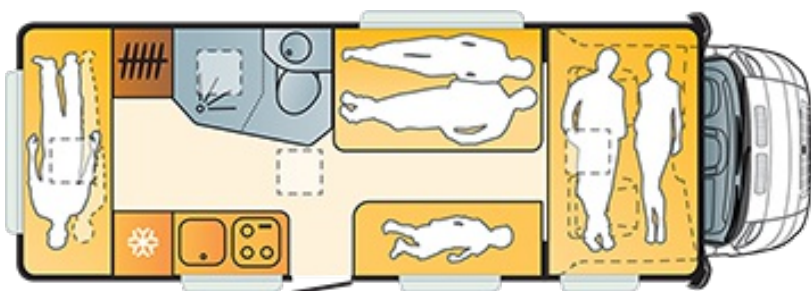

LIDO A 45DK

Technical data