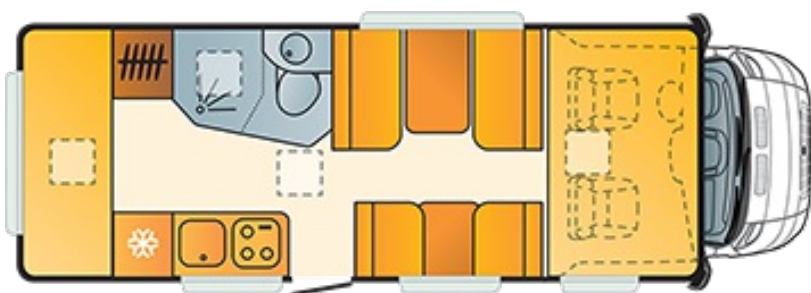

LIDO A 45DK

Technical data